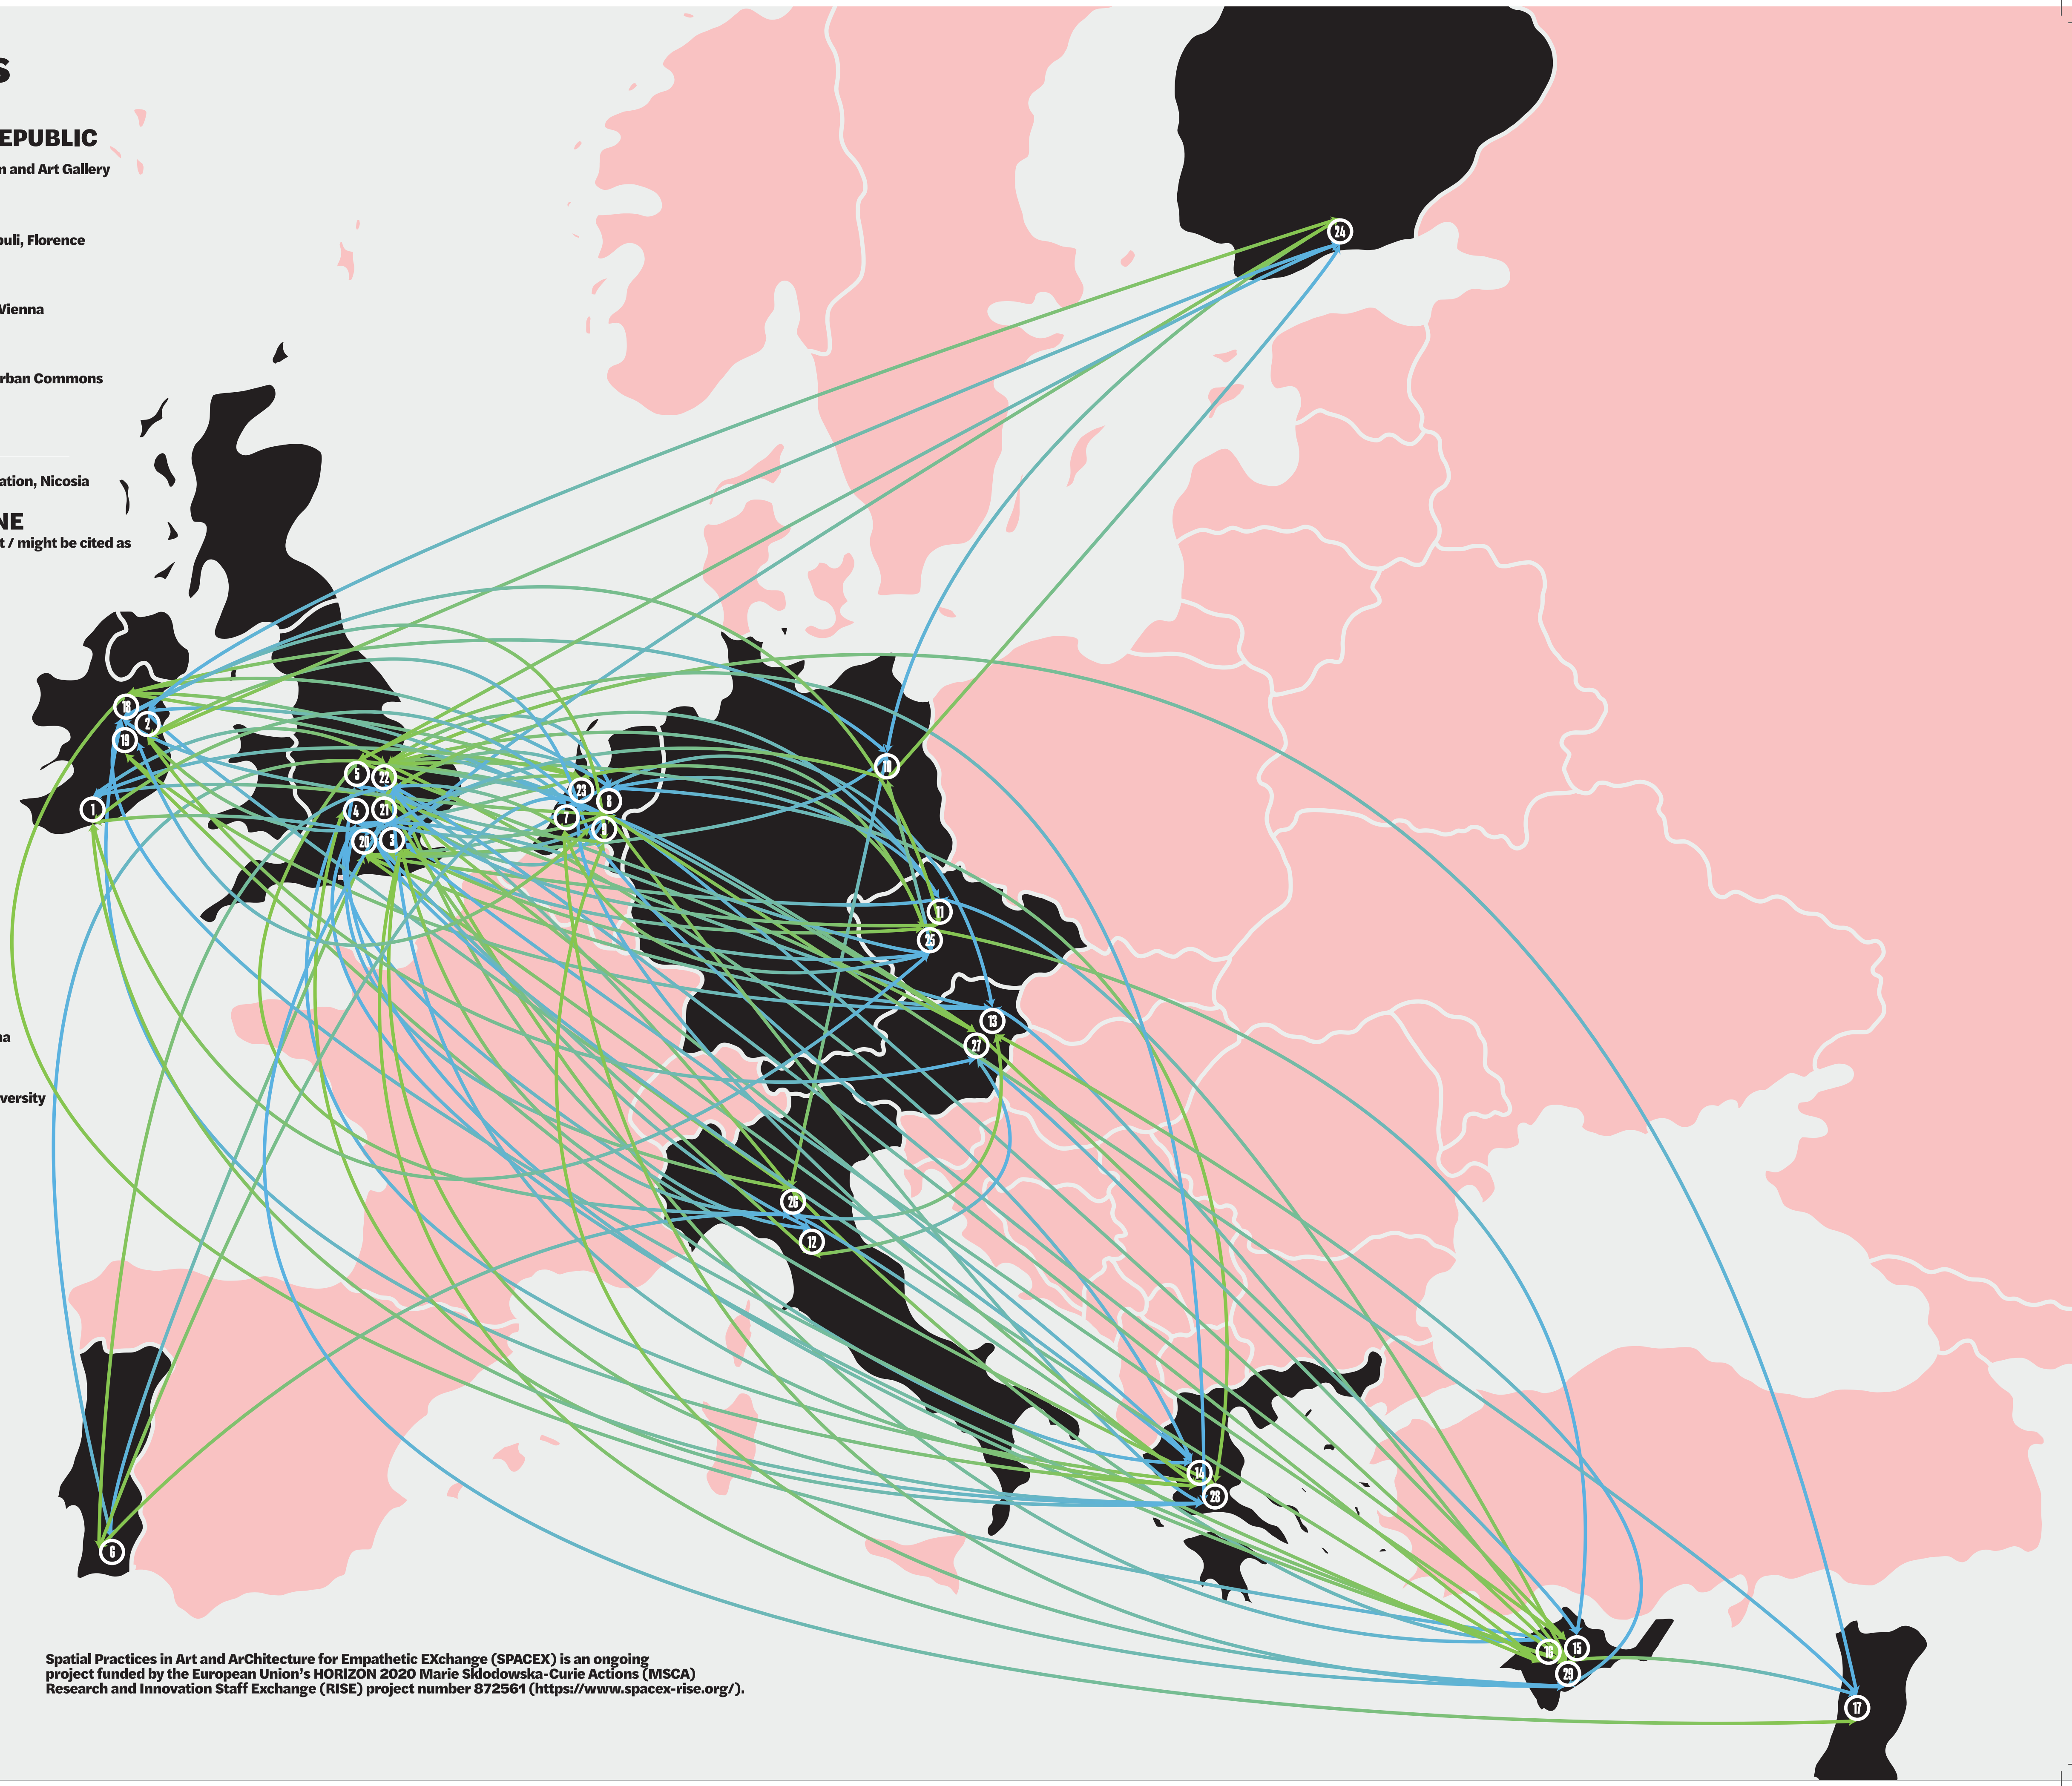

IRELAND

- ① Sirius, Cork
- ② Project Art Space, Dublin

UK

- ③ Mayday Rooms, London
- ④ NN Contemporary Art, Northampton
- ⑤ Cov B, Coventry

PORTUGAL

- ⑥ Reserva na Fabrica

NETHERLANDS

- ⑦ STROOM, The Hague
- ⑧ CASCO, Utrecht
- ⑨ Van Abbe Museum Eindhoven

GERMANY

- ⑩ L40 . Rosa Lux, Berlin

CZECH REPUBLIC

- ⑪ Prague Museum and Art Gallery

ITALY

- ⑫ FestivaLe de Popoli, Florence

AUSTRIA

- ⑬ Transparadiso, Vienna

CZECH REPUBLIC

- ㉕ Academy of Fine Arts Prague

ITALY

- ㉖ University of Modena

AUSTRIA

- ㉗ Academy of Arts Vienna

GREECE

- ㉘ National Technical University of Athens

CYPRUS

- ㉙ University of Cyprus

Spatial Practices in Art & Architecture for Empathetic Exchange

Spatial Practices in Art and Architecture for Empathetic EXchange (SPACEX) is an ongoing project funded by the European Union's HORIZON 2020 Marie Skłodowska-Curie Actions (MSCA) Research and Innovation Staff Exchange (RISE) project number 872561 (<https://www.spacex-rise.org/>).